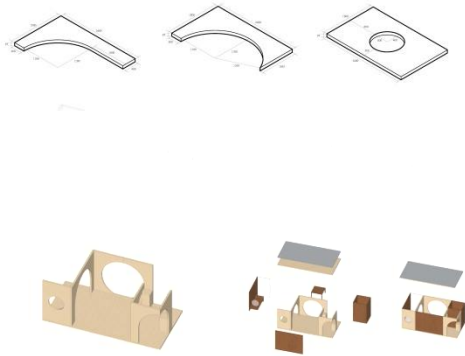

<https://ubc.zoom.us/j/69130434348?pwd=c0R0SFZlTWp3dWp1WjowMDVhZjF1LT09>  
 ZOOM meeting ID: 691 3043 4348  
 Password: 537498

The slide features a dark blue background with a subtle pattern of light blue lines. In the top left corner, the UBC logo is displayed. In the top right corner, there are three small, overlapping images: a building, a person, and a document. The main title is centered in a large, bold, white font. Below the title, the presenter's name is shown in both English and Chinese. The affiliation is listed in both English and Chinese.

## structure