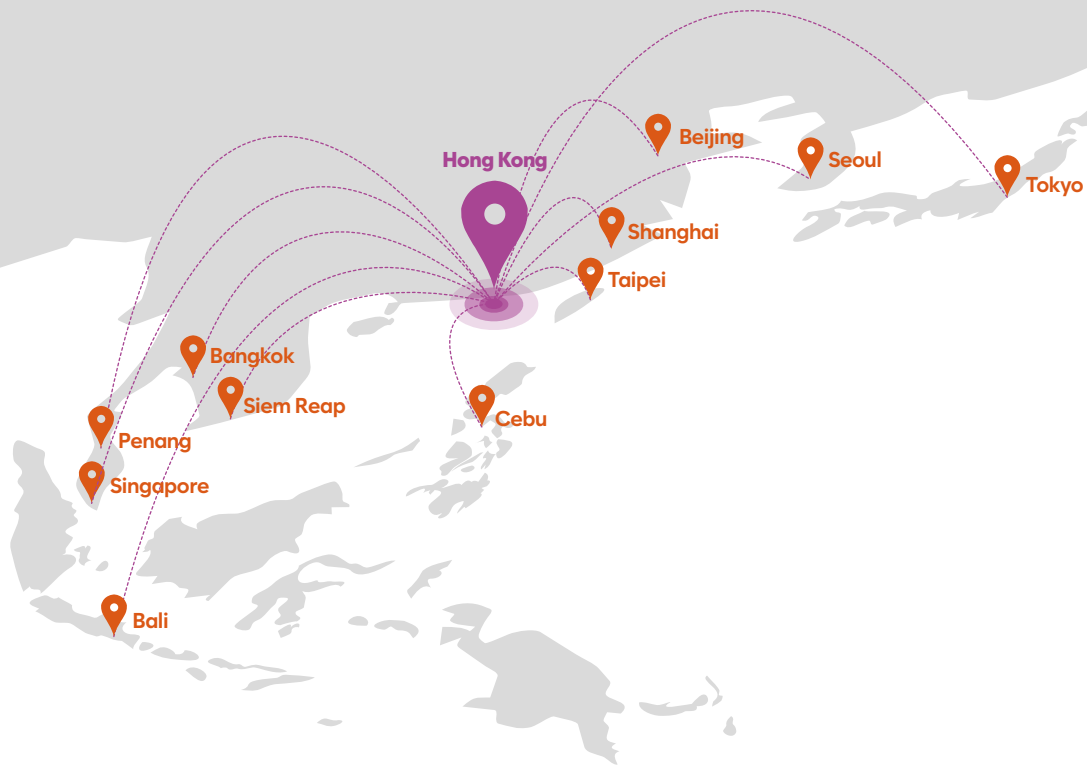

View all 62 comments

Hong Kong is where the world gathers for business, arts, culture and innovation. It is right on the doorstep of Chinese Mainland and just a short flight from South-East Asia's most celebrated destinations. Hong Kong's buzzing metropolitan heart, breathtaking natural beauty and international culture represent well-balanced ancient traditions and modern life. We are proud to call Hong Kong the "Asia's World City".

One of the safest cities in the world*

One of Asia Pacific's **leading design and innovation centres**

Official languages **English and Chinese**

Gateway to Chinese Mainland

Blend of

International Financial Centre

Eastern and Western Cultures

Where East Meets West

We Speak Your Language

Transportation Ease

Food Extravaganza

Scenic Hiking Trails

Energetic Arts Community

*8th in Safe Cities Index 2021

All within Reach

Global Engagement Office

ST305, 3/F Ng Wing Hong Building
The Hong Kong Polytechnic University
Hung Hom, Kowloon
Hong Kong

inbound.exchange@polyu.edu.hk | +852 2766 5116

www.polyu.edu.hk/geo